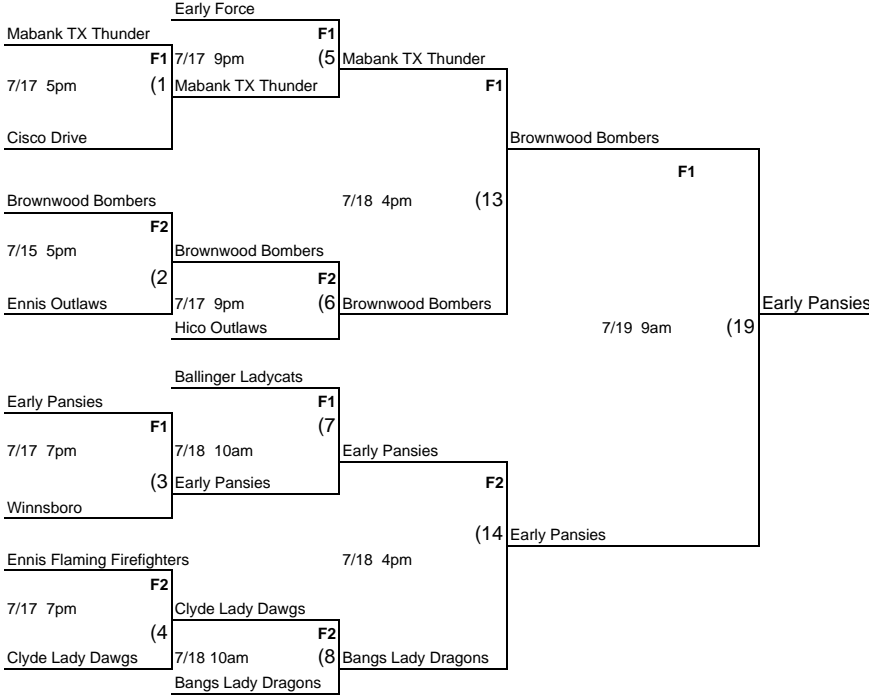

TEXAS TEEN-AGE 12 TEAM OFFICIAL BRACKET

**2009 HSE Girls State Tournament
Brownwood, Texas**

Winners' Bracket

7/19 1pm F1 (22) Early Pansies

19-Jul
3pm F1
If Needed

LOSER OF 22
IF 1ST LOSS

Losers' Bracket