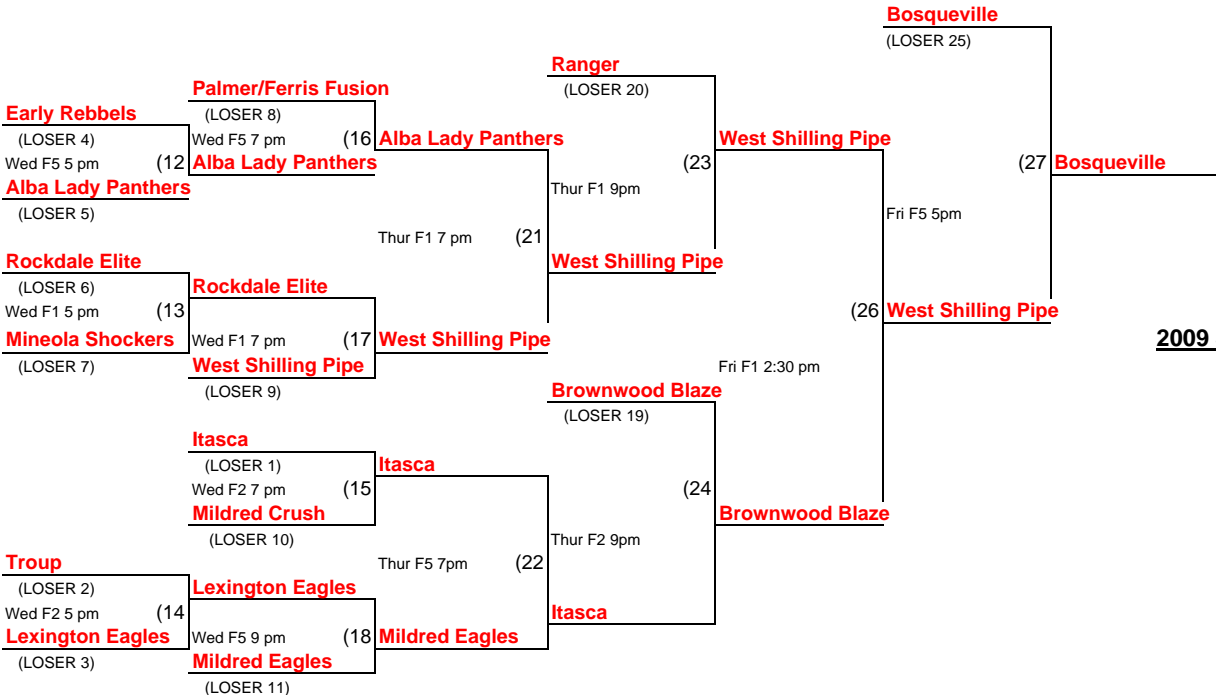

# TEXAS TEEN-AGE 15 TEAM OFFICIAL BRACKET

Junior Girls State Tournament  
Early Texas

## Winners' Bracket

## Losers' Bracket