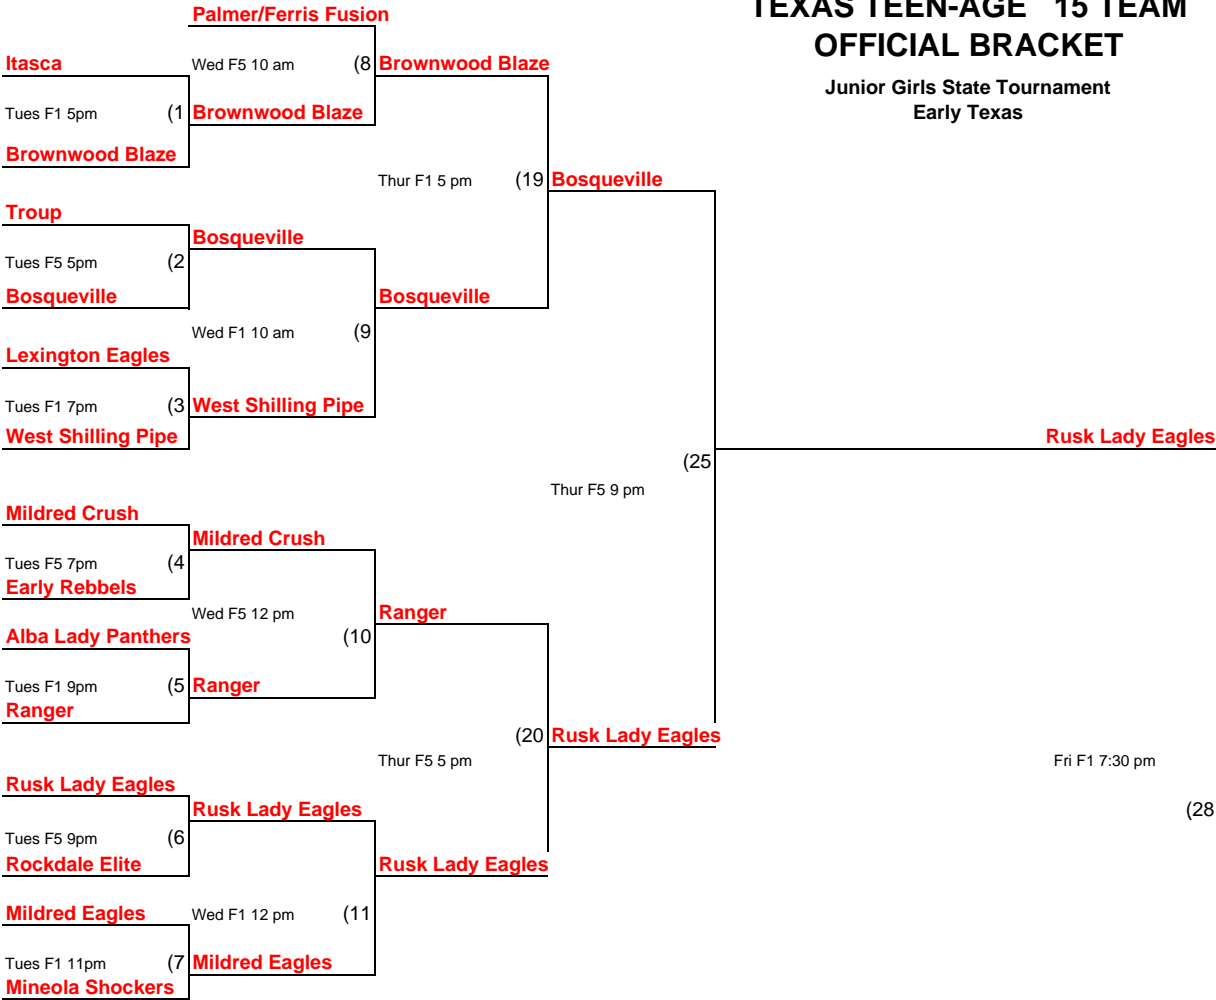

# TEXAS TEEN-AGE 15 TEAM OFFICIAL BRACKET

Junior Girls State Tournament  
Early Texas

## Winners' Bracket

## Losers' Bracket