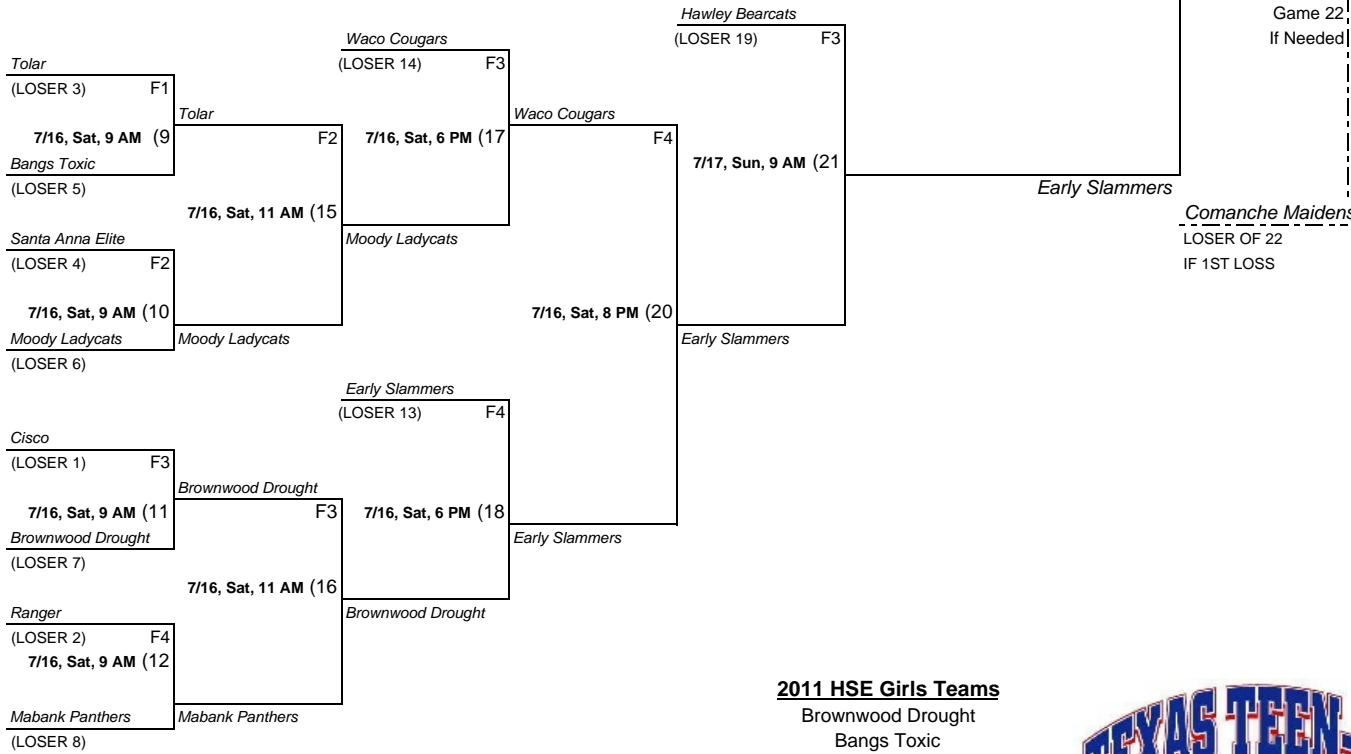

**TEXAS TEEN-AGE
12 TEAM
OFFICIAL BRACKET**

Winners' Bracket

Losers' Bracket

Early Slammers
30 Min after
Game 22
If Needed
Comanche Maidens
LOSER OF 22
IF 1ST LOSS

2011 HSE Girls Teams

- Brownwood Drought
- Bangs Toxic
- Cisco
- Comanche Maidens
- Early Slammers
- Hawley Bearcats
- Mabank Panthers
- Moody Ladycats
- Ranger
- Santa Anna Elite
- Tolar
- Waco Cougars