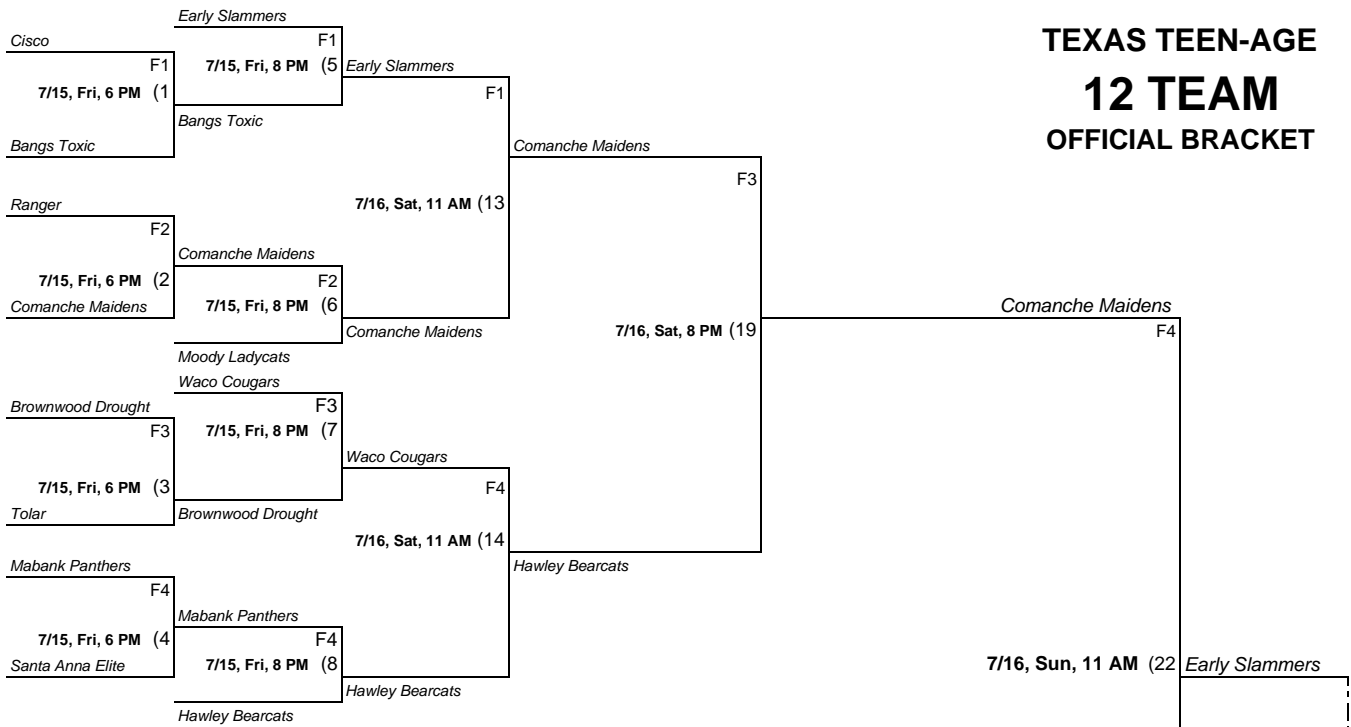

**TEXAS TEEN-AGE
12 TEAM
OFFICIAL BRACKET**

Winners' Bracket

Losers' Bracket

Early Slammers
30 Min after
Game 22
If Needed
Comanche Maidens
LOSER OF 22
IF 1ST LOSS

2011 HSE Girls Teams

- Brownwood Drought
- Bangs Toxic
- Cisco
- Comanche Maidens
- Early Slammers
- Hawley Bearcats
- Mabank Panthers
- Moody Ladycats
- Ranger
- Santa Anna Elite
- Tolar
- Waco Cougars