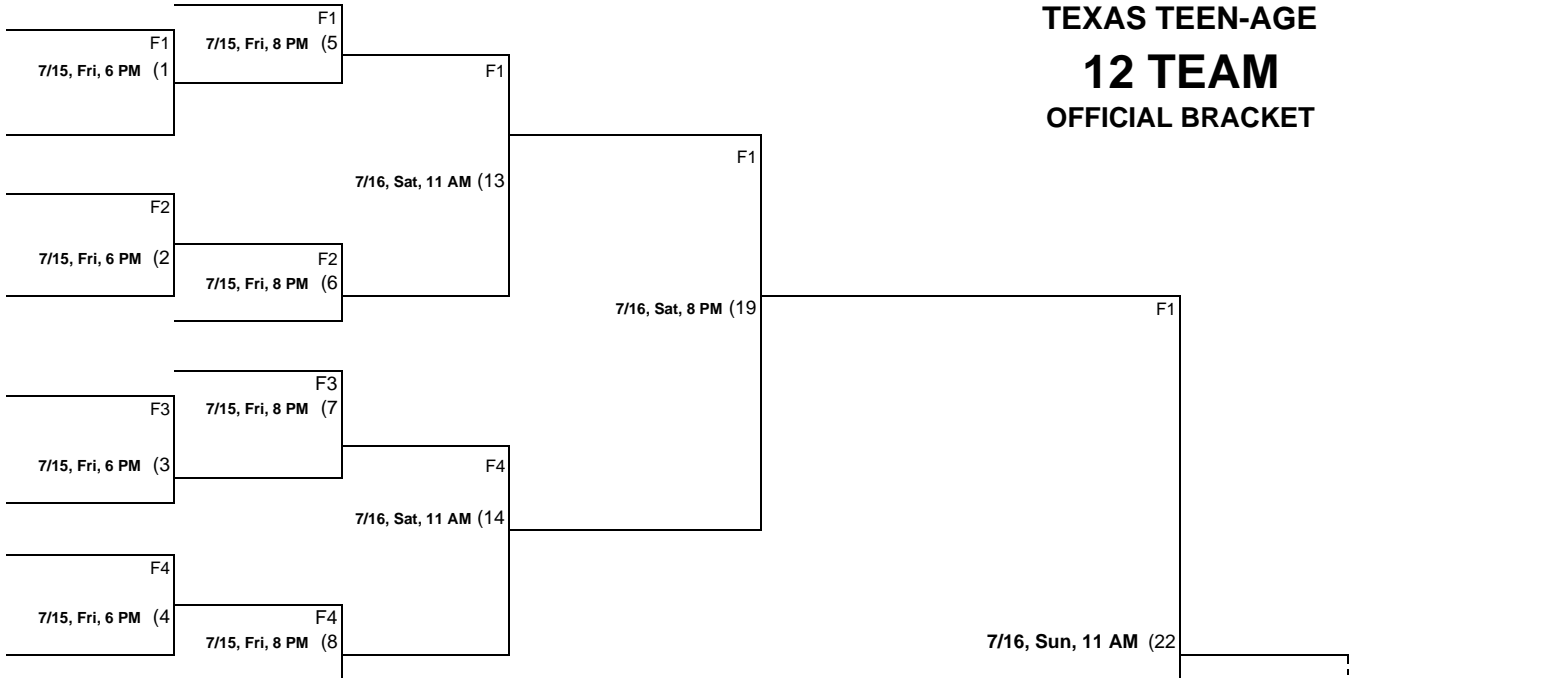

**TEXAS TEEN-AGE  
12 TEAM  
OFFICIAL BRACKET**

**Winners' Bracket**

**Losers' Bracket**

**2011 HSE Girls Teams**

- Brownwood Drought
- Bangs Toxic
- Cisco
- Comanche Maidens
- Early Slammers
- Hawley Bearcats
- Mabank Panthers
- Moody Ladycats
- Ranger
- Santa Anna Elite
- Tolar
- Waco Cougars