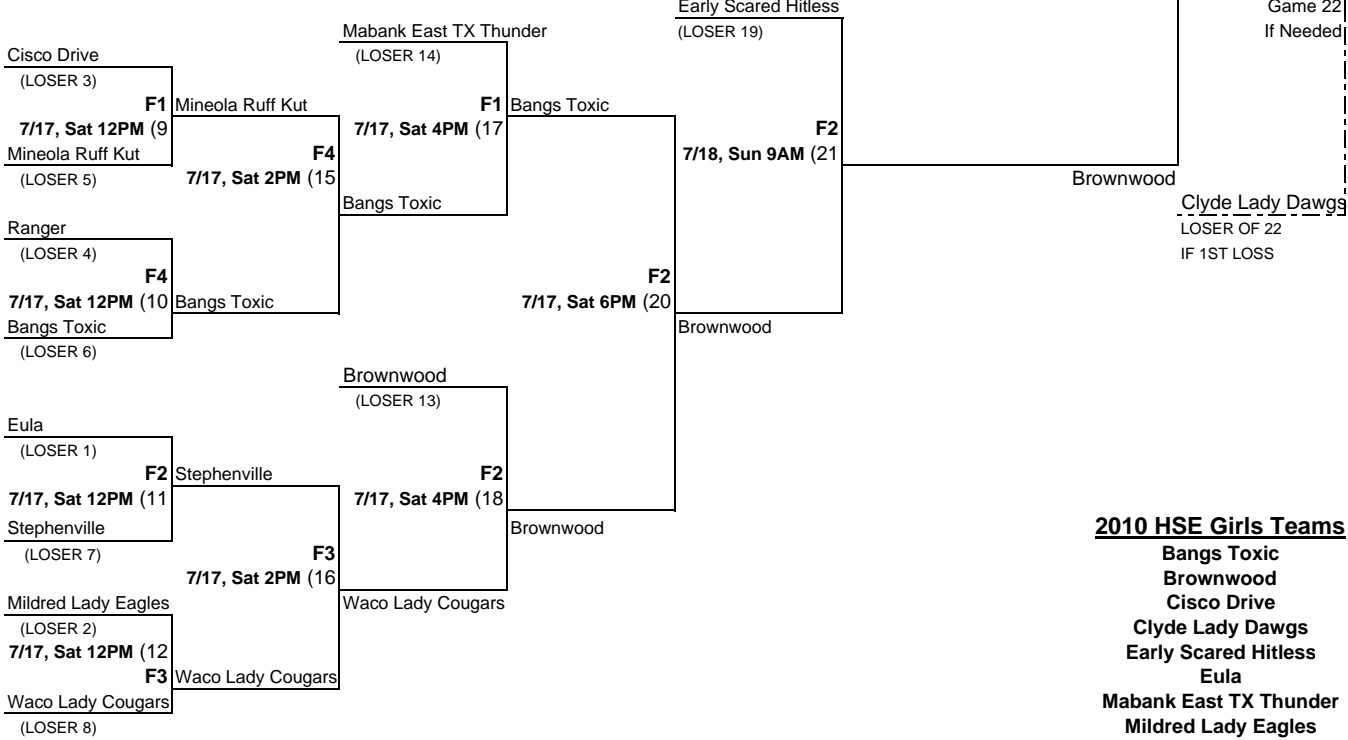

**TEXAS TEEN-AGE
12 TEAM
OFFICIAL BRACKET
2010 HSE Girls State
Brownwood, TX**

Winners' Bracket

Losers' Bracket

Clyde Lady Dawgs

30 Min after
Game 22
If Needed

Clyde Lady Dawgs
LOSER OF 22
IF 1ST LOSS

- 2010 HSE Girls Teams**
- Bangs Toxic
 - Brownwood
 - Cisco Drive
 - Clyde Lady Dawgs
 - Early Scared Hitless
 - Eula
 - Mabank East TX Thunder
 - Mildred Lady Eagles
 - Mineola Ruff Kut
 - Ranger
 - Stephenville
 - Waco Lady Cougars