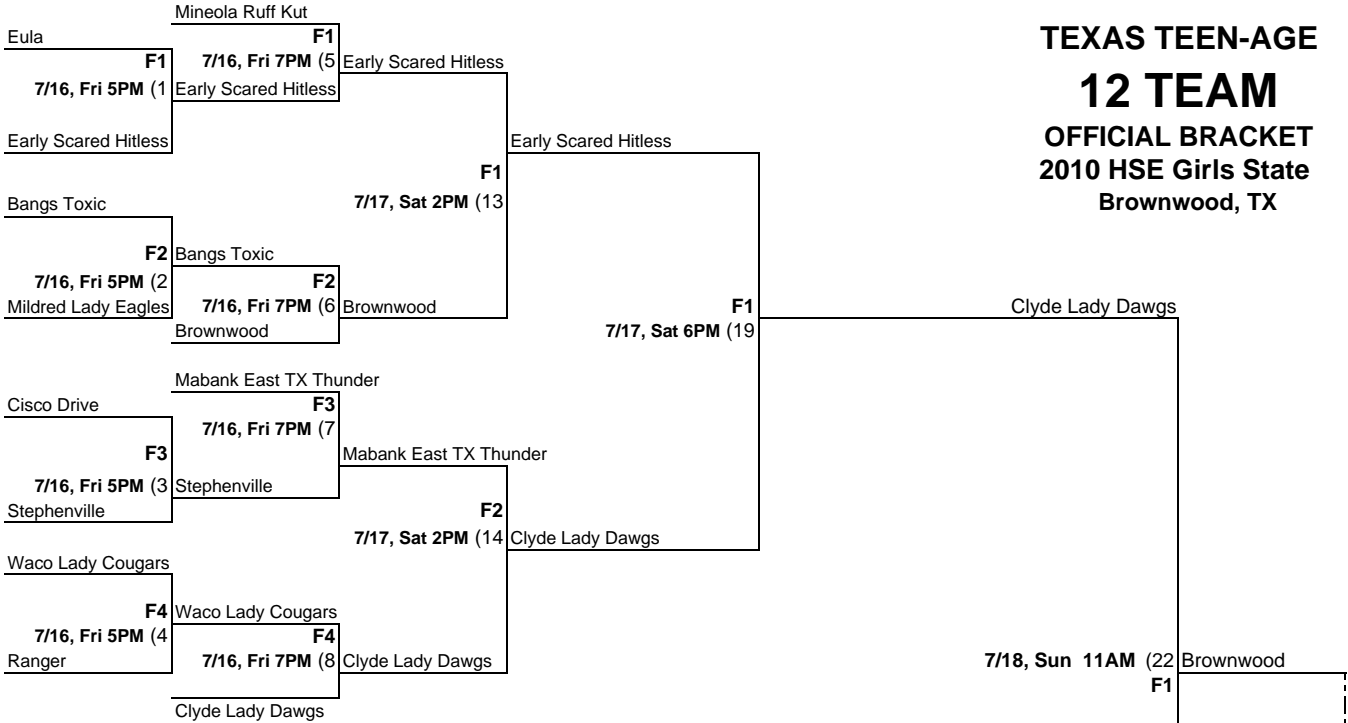

**TEXAS TEEN-AGE
12 TEAM
OFFICIAL BRACKET
2010 HSE Girls State
Brownwood, TX**

Winners' Bracket

Losers' Bracket

Clyde Lady Dawgs

30 Min after
Game 22
If Needed

Clyde Lady Dawgs
LOSER OF 22
IF 1ST LOSS

- 2010 HSE Girls Teams**
- Bangs Toxic
 - Brownwood
 - Cisco Drive
 - Clyde Lady Dawgs
 - Early Scared Hitless
 - Eula
 - Mabank East TX Thunder
 - Mildred Lady Eagles
 - Mineola Ruff Kut
 - Ranger
 - Stephenville
 - Waco Lady Cougars