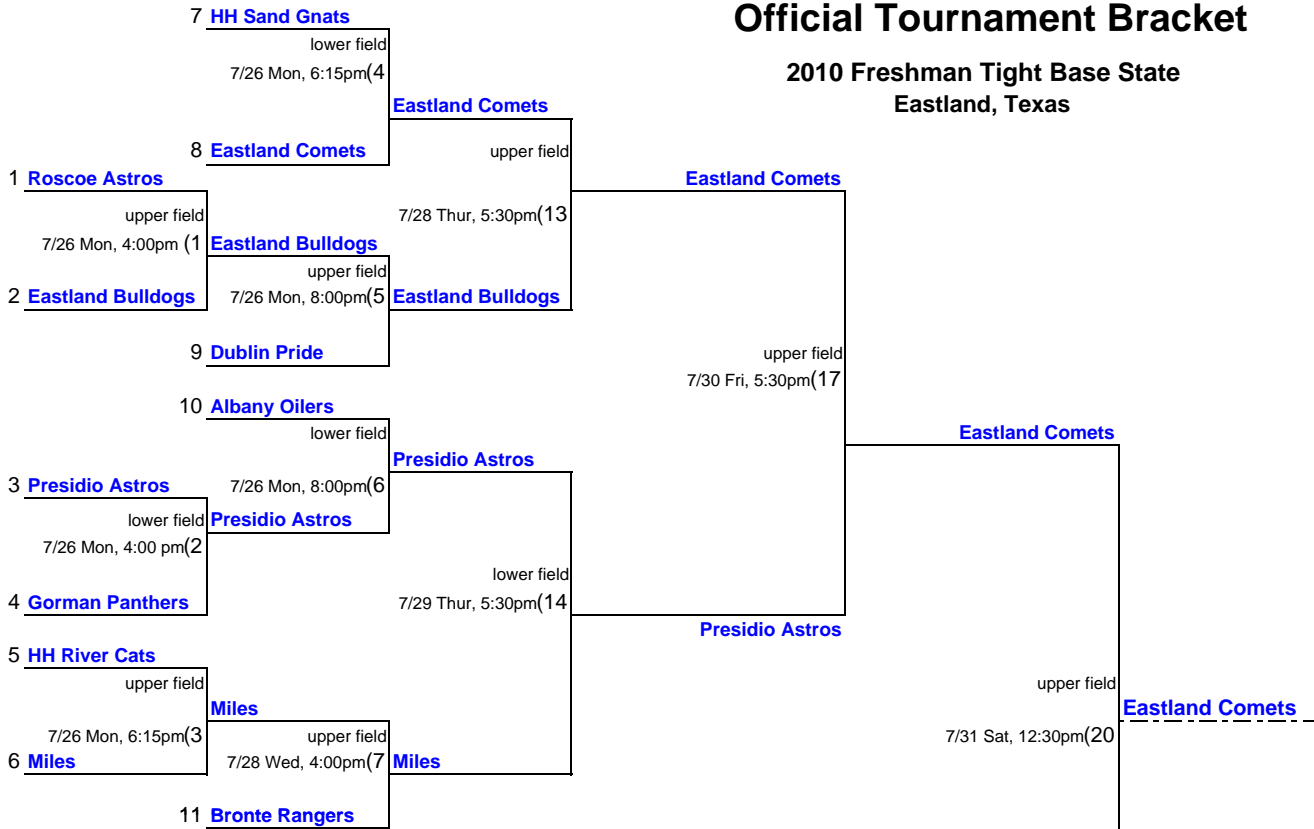

# Texas Teen Age 11 Team Official Tournament Bracket

2010 Freshman Tight Base State  
Eastland, Texas

## Winners' Bracket

## Losers' Bracket